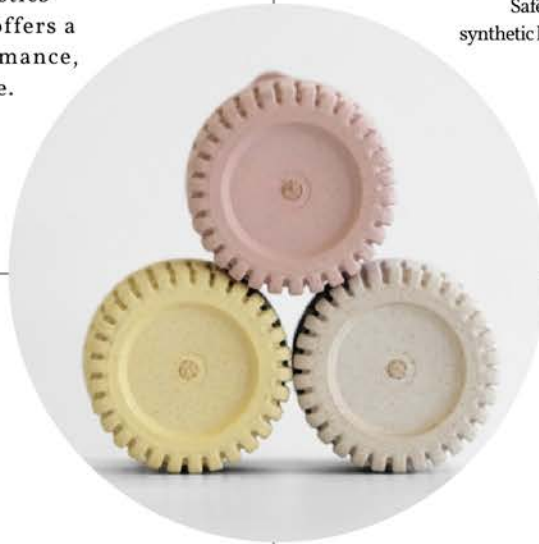

BioWoodenPolymer boasts the durability of plastic without being plastic itself

100%

NATURAL MATERIALS

Crafted from a blend of wood and natural materials, this product achieves the durability of traditional plastics through a natural approach. It offers a sustainable yet powerful performance, making it an eco-friendly choice.

100%

SAFETY

Free from Heavy Metals and Environmental Hormones

Safety Assurance: Crafted without heavy metals or synthetic hormones, upholding environmental integrity.

DURABILITY

Broad Temperature Resilience

Easy to use: Withstands extreme temperatures from -94°F to $+291^{\circ}\text{F}$, suitable for freezers, microwaves, and dishwashers.

AFFORDABLE

Eco-Friendly Products

"Sustainability for Everyone": We believe that eco-friendly products don't have to be expensive. By offering them at comfortable price points, we make sustainable products accessible to a wider audience. Our goal is to turn environmental protection into a reality that everyone can practice